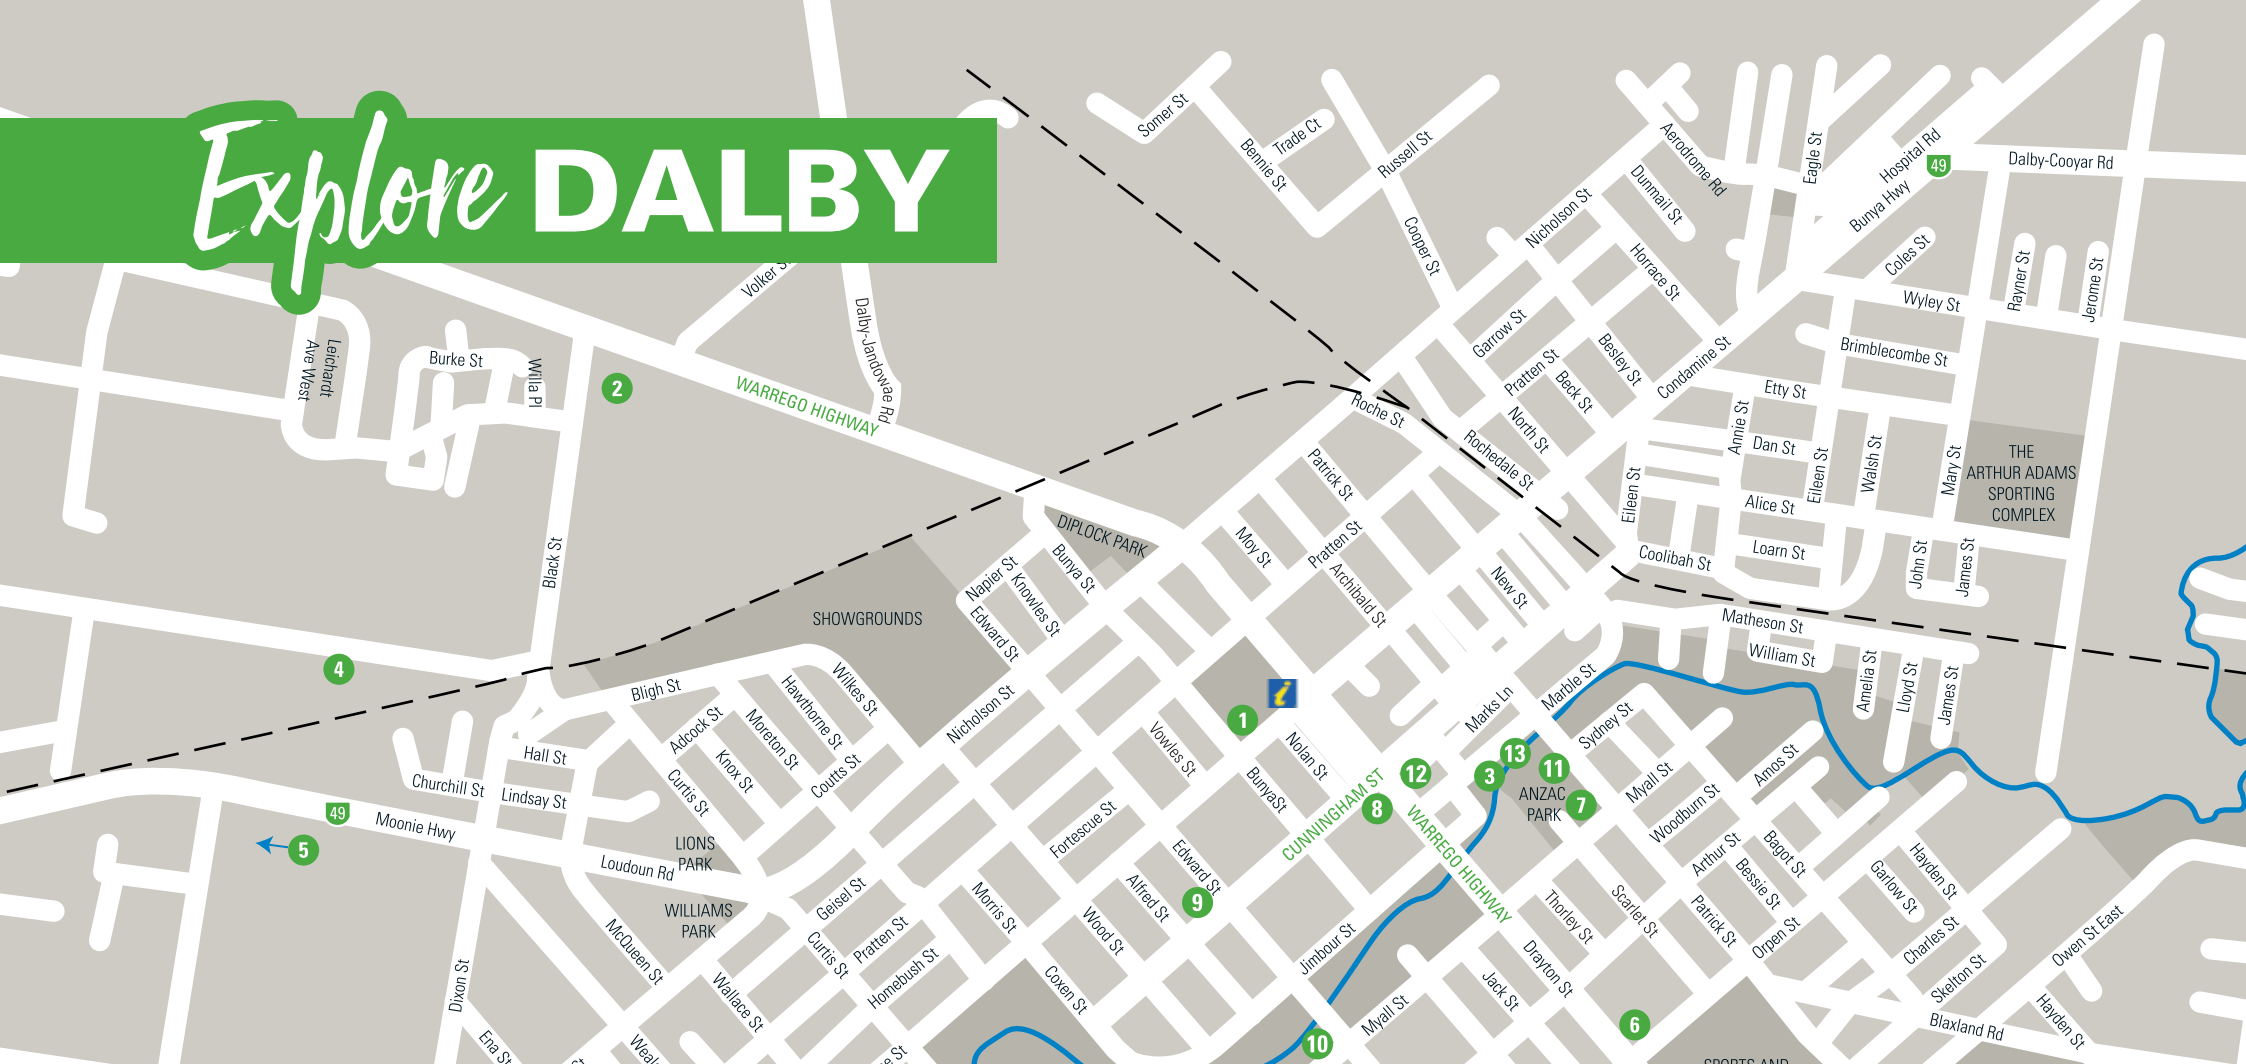

Explore DALBY

- 1 Thomas Jack Park
- 2 Pioneer park Museum
- 3 myall creek parklands pathway
- 4 Dalby Saleyards
- 5 Lake Broadwater Conservation Park
- 6 Myall 107 Cultural Centre
- 7 Dalby Aquatic Centre
- 8 ST John's Anglican Church
- 9 St Joseph's Catholic Church
- 10 The crossing monument
- 11 ANZAC Park War Memorial
- 12 Old Dalby Town Council Chambers
- 13 Cactoblastis Cairn